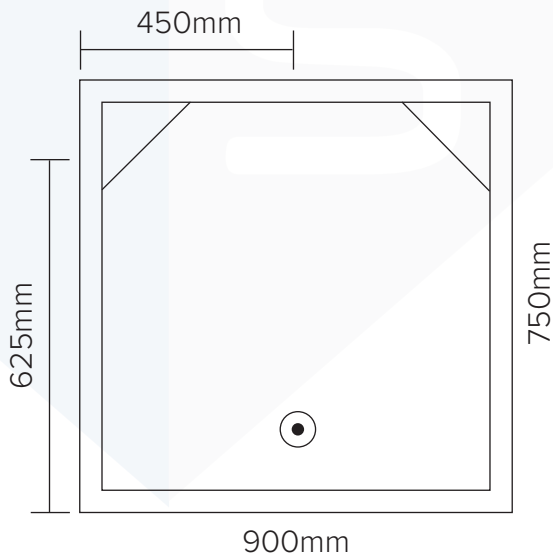

fibre glass

Shower Cubicles

900 x 750 x 1870 (Front & Rear Waste)

Transportable Homes, Staff Showers
Renovations, Shed Showers
Ablutions, Pool Showers

Note: Drawings are a guide only.

JS Fibreglass

Phone 9404 8000 | Email info@jsfibreglass.com.au
33 Greenwich Parade, Neerabup WA 6031