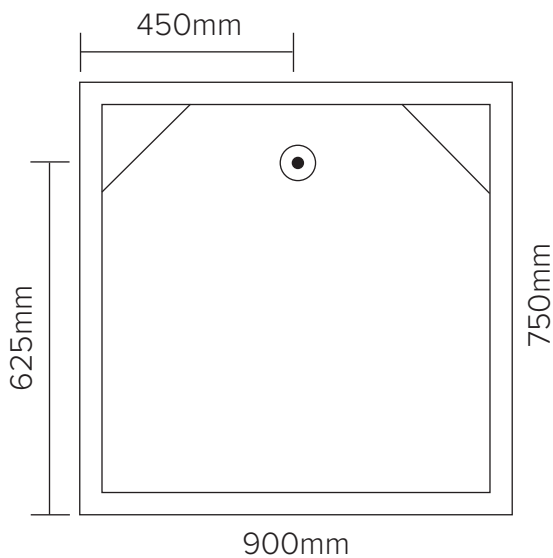

fibre glass

Shower Cubicles

900 x 750 x 1870 (Front & Rear Waste)

Transportable Homes, Staff Showers
Renovations, Shed Showers
Ablutions, Pool Showers

Note: Drawings are a guide only.

JS Fibreglass

Phone 9404 8000 | Email info@jsfibreglass.com.au
33 Greenwich Parade, Neerabup WA 6031