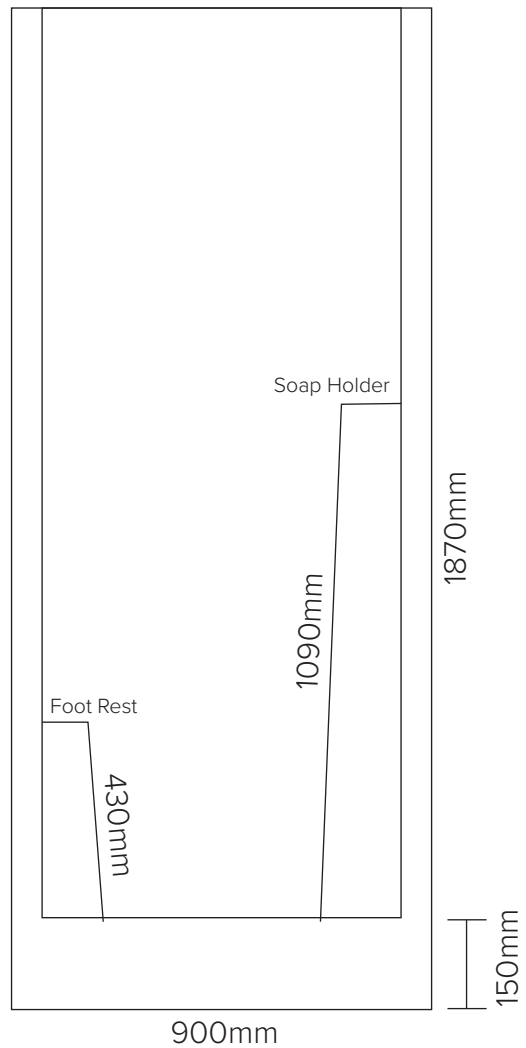

fibre glass

Shower Cubicles

900 x 750 x 1870 (Front & Rear Waste)

Transportable Homes, Staff Showers
Renovations, Shed Showers
Ablutions, Pool Showers

Note: Drawings are a guide only.

JS Fibreglass

Phone 9404 8000 | Email info@jsfibreglass.com.au
33 Greenwich Parade, Neerabup WA 6031